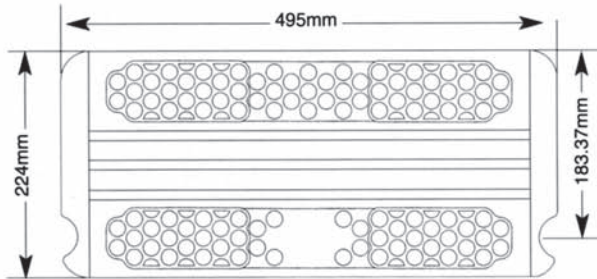

1.7" Stainless Steel Double Tread

1.5" ABS Step Tread

1.7" Stainless Steel Anti Slip Tread

Pinch Anchor

Handrail Brackets

Stock Code		R.R.P. £	
▶ CERTIKIN POOL LADDER SPARES 1.5"			
34-0300	SPC290 Hi-Im pact ABS Tread	10.70	1 S
34-0301	CK290/5 Tread Stainless Steel c/w ABS Ends & Non-Slip Surface	20.14	1 S
34-0302	CK290 Tread Stainless Steel c/w ABS Ends	36.57	1 S
34-0305	CK15 S/S Step Swivels per pair to fit pinch anchors	222.60	1 P
34-0306	SPC251 ABS Tread End White	2.83	1 S
34-0307	SPC293/10 Tread Nut M8 (10)	3.84	1 S
34-0308	SPC294/10 Tread Washers M8 (10)	2.60	1 S
34-0309	SPC292 Rail Inserts (Black Plastic)	0.93	1 S
34-0310	SPC0322 Step Nuts, Bolts and washer set	3.34	1 S
34-0311	SPC295 White Pimple Pads each	3.69	1 S
34-0312	SPC313 Escutcheon ABS	4.88	1 S
34-0313	SPC317/4 Pinch Anchor Bolt M8 x 30mm (4)	5.48	1 S
34-0314	SPC316 Pinch Anchor ABS	6.78	1 S
34-0315	SPC306 Pinch Anchor Plug	0.31	1 P
34-0303	SPC300 Stainless Steel Ladder Bolt	1.96	1 P
▶ POOL LADDER SPARES 1.9"			
34-0320	1.9" Inserts	6.25	1 S
34-0321	1.9" Wedge Anchors each	12.77	1 S
34-0322	1.9" Escutcheons each	11.68	1 S
34-0323	W7-017 1.9" Tread – to suit 17.1/4" Rail Distance	24.45	1 P
34-0324	F7-097 1.9" Tread – to suit 17.3/4" Rail Distance	33.82	1 P
34-0325	1.9" KAFCO/Swimquip Tread	32.47	1 S
▶ POOL LADDER SPARES 1.7"			
34-0332	SPC300/17/10 Tread Bolt (10)	5.68	1 S
34-0333	SPC295/17 Rubber Bumper (Pimple Pad)	3.02	1 S
34-0334	SPC313/17 Stainless Steel Escutcheon 1/7"	6.73	1 S
34-0335	SPC316/17N Pinch Anchor c/w Bolt	8.47	1 S
34-0336	SPC290/17/316 1.7" Tread Stainless Steel Anti-Slip	27.83	1 S
34-0337	SPC296F Anti-Slip Pad	2.49	1 S
▶ HANDRAIL BRACKET SPARES HD77			
34-0601	(1) SPC335 Base Plate	3.29	1 P
34-0603	(3) SPC336 Cover Plate	1.59	1 P
34-0604	(4) SPC337/10 Bracket Wall Plug M6 (10)	23.15	1 P
34-0605	(5) SPC338/10 Bracket Screw M6 (10)	15.78	1 P