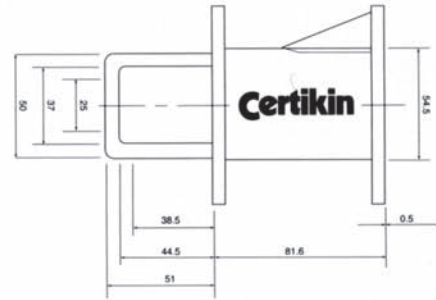

1.7" Stainless Steel Double Tread

1.5" ABS Step Tread

1.7" Stainless Steel Anti Slip Tread

Pinch Anchor

Handrail Brackets

Stock Code		R.R.P. £	
▶ CERTIKIN POOL LADDER SPARES 1.5"			
34-0300	SPC290 Hi-Im pact ABS Tread	10.70	1 S
34-0301	CK290/5 Tread Stainless Steel c/w ABS Ends & Non-Slip Surface	20.14	1 S
34-0302	CK290 Tread Stainless Steel c/w ABS Ends	36.57	1 S
34-0305	CK15 S/S Step Swivels per pair to fit pinch anchors	222.60	1 P
34-0306	SPC251 ABS Tread End White	2.83	1 S
34-0307	SPC293/10 Tread Nut M8 (10)	3.84	1 S
34-0308	SPC294/10 Tread Washers M8 (10)	2.60	1 S
34-0309	SPC292 Rail Inserts (Black Plastic)	0.93	1 S
34-0310	SPC0322 Step Nuts, Bolts and washer set	3.34	1 S
34-0311	SPC295 White Pimple Pads each	3.69	1 S
34-0312	SPC313 Escutcheon ABS	4.88	1 S
34-0313	SPC317/4 Pinch Anchor Bolt M8 x 30mm (4)	5.48	1 S
34-0314	SPC316 Pinch Anchor ABS	6.78	1 S
34-0315	SPC306 Pinch Anchor Plug	0.31	1 P
34-0303	SPC300 Stainless Steel Ladder Bolt	1.96	1 P
▶ POOL LADDER SPARES 1.9"			
34-0320	1.9" Inserts	6.25	1 S
34-0321	1.9" Wedge Anchors each	12.77	1 S
34-0322	1.9" Escutcheons each	11.68	1 S
34-0323	W7-017 1.9" Tread – to suit 17.1/4" Rail Distance	24.45	1 P
34-0324	F7-097 1.9" Tread – to suit 17.3/4" Rail Distance	33.82	1 P
34-0325	1.9" KAFCO/Swimquip Tread	32.47	1 S
▶ POOL LADDER SPARES 1.7"			
34-0332	SPC300/17/10 Tread Bolt (10)	5.68	1 S
34-0333	SPC295/17 Rubber Bumper (Pimple Pad)	3.02	1 S
34-0334	SPC313/17 Stainless Steel Escutcheon 1/7"	6.73	1 S
34-0335	SPC316/17N Pinch Anchor c/w Bolt	8.47	1 S
34-0336	SPC290/17/316 1.7" Tread Stainless Steel Anti-Slip	27.83	1 S
34-0337	SPC296F Anti-Slip Pad	2.49	1 S
▶ HANDRAIL BRACKET SPARES HD77			
34-0601	(1) SPC335 Base Plate	3.29	1 P
34-0603	(3) SPC336 Cover Plate	1.59	1 P
34-0604	(4) SPC337/10 Bracket Wall Plug M6 (10)	23.15	1 P
34-0605	(5) SPC338/10 Bracket Screw M6 (10)	15.78	1 P