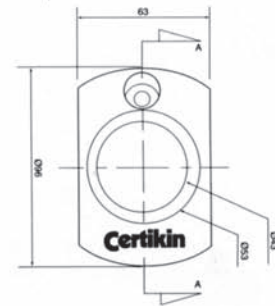

1.7" Stainless Steel Double Tread

1.5" ABS Step Tread

1.7" Stainless Steel Anti Slip Tread

Pinch Anchor

Handrail Brackets

Stock Code		R.R.P. £	
▶ CERTIKIN POOL LADDER SPARES 1.5"			
34-0300	SPC290 Hi-Im pact ABS Tread	10.70	1 S
34-0301	CK290/5 Tread Stainless Steel c/w ABS Ends & Non-Slip Surface	20.14	1 S
34-0302	CK290 Tread Stainless Steel c/w ABS Ends	36.57	1 S
34-0305	CK15 S/S Step Swivels per pair to fit pinch anchors	222.60	1 P
34-0306	SPC251 ABS Tread End White	2.83	1 S
34-0307	SPC293/10 Tread Nut M8 (10)	3.84	1 S
34-0308	SPC294/10 Tread Washers M8 (10)	2.60	1 S
34-0309	SPC292 Rail Inserts (Black Plastic)	0.93	1 S
34-0310	SPC0322 Step Nuts, Bolts and washer set	3.34	1 S
34-0311	SPC295 White Pimple Pads each	3.69	1 S
34-0312	SPC313 Escutcheon ABS	4.88	1 S
34-0313	SPC317/4 Pinch Anchor Bolt M8 x 30mm (4)	5.48	1 S
34-0314	SPC316 Pinch Anchor ABS	6.78	1 S
34-0315	SPC306 Pinch Anchor Plug	0.31	1 P
34-0303	SPC300 Stainless Steel Ladder Bolt	1.96	1 P
▶ POOL LADDER SPARES 1.9"			
34-0320	1.9" Inserts	6.25	1 S
34-0321	1.9" Wedge Anchors each	12.77	1 S
34-0322	1.9" Escutcheons each	11.68	1 S
34-0323	W7-017 1.9" Tread – to suit 17.1/4" Rail Distance	24.45	1 P
34-0324	F7-097 1.9" Tread – to suit 17.3/4" Rail Distance	33.82	1 P
34-0325	1.9" KAFCO/Swimquip Tread	32.47	1 S
▶ POOL LADDER SPARES 1.7"			
34-0332	SPC300/17/10 Tread Bolt (10)	5.68	1 S
34-0333	SPC295/17 Rubber Bumper (Pimple Pad)	3.02	1 S
34-0334	SPC313/17 Stainless Steel Escutcheon 1/7"	6.73	1 S
34-0335	SPC316/17N Pinch Anchor c/w Bolt	8.47	1 S
34-0336	SPC290/17/316 1.7" Tread Stainless Steel Anti-Slip	27.83	1 S
34-0337	SPC296F Anti-Slip Pad	2.49	1 S
▶ HANDRAIL BRACKET SPARES HD77			
34-0601	(1) SPC335 Base Plate	3.29	1 P
34-0603	(3) SPC336 Cover Plate	1.59	1 P
34-0604	(4) SPC337/10 Bracket Wall Plug M6 (10)	23.15	1 P
34-0605	(5) SPC338/10 Bracket Screw M6 (10)	15.78	1 P