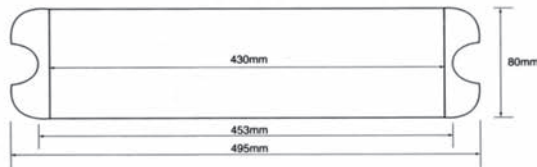

1.7" Stainless Steel Double Tread

1.5" ABS Step Tread

1.7" Stainless Steel Anti Slip Tread

Pinch Anchor

Handrail Brackets

Stock Code		R.R.P. £	
▶ CERTIKIN POOL LADDER SPARES 1.5"			
34-0300	SPC290 Hi-Im pact ABS Tread	10.70	1 S
34-0301	CK290/5 Tread Stainless Steel c/w ABS Ends & Non-Slip Surface	20.14	1 S
34-0302	CK290 Tread Stainless Steel c/w ABS Ends	36.57	1 S
34-0305	CK15 S/S Step Swivels per pair to fit pinch anchors	222.60	1 P
34-0306	SPC251 ABS Tread End White	2.83	1 S
34-0307	SPC293/10 Tread Nut M8 (10)	3.84	1 S
34-0308	SPC294/10 Tread Washers M8 (10)	2.60	1 S
34-0309	SPC292 Rail Inserts (Black Plastic)	0.93	1 S
34-0310	SPC0322 Step Nuts, Bolts and washer set	3.34	1 S
34-0311	SPC295 White Pimple Pads each	3.69	1 S
34-0312	SPC313 Escutcheon ABS	4.88	1 S
34-0313	SPC317/4 Pinch Anchor Bolt M8 x 30mm (4)	5.48	1 S
34-0314	SPC316 Pinch Anchor ABS	6.78	1 S
34-0315	SPC306 Pinch Anchor Plug	0.31	1 P
34-0303	SPC300 Stainless Steel Ladder Bolt	1.96	1 P
▶ POOL LADDER SPARES 1.9"			
34-0320	1.9" Inserts	6.25	1 S
34-0321	1.9" Wedge Anchors each	12.77	1 S
34-0322	1.9" Escutcheons each	11.68	1 S
34-0323	W7-017 1.9" Tread – to suit 17.1/4" Rail Distance	24.45	1 P
34-0324	F7-097 1.9" Tread – to suit 17.3/4" Rail Distance	33.82	1 P
34-0325	1.9" KAFCO/Swimquip Tread	32.47	1 S
▶ POOL LADDER SPARES 1.7"			
34-0332	SPC300/17/10 Tread Bolt (10)	5.68	1 S
34-0333	SPC295/17 Rubber Bumper (Pimple Pad)	3.02	1 S
34-0334	SPC313/17 Stainless Steel Escutcheon 1/7"	6.73	1 S
34-0335	SPC316/17N Pinch Anchor c/w Bolt	8.47	1 S
34-0336	SPC290/17/316 1.7" Tread Stainless Steel Anti-Slip	27.83	1 S
34-0337	SPC296F Anti-Slip Pad	2.49	1 S
▶ HANDRAIL BRACKET SPARES HD77			
34-0601	(1) SPC335 Base Plate	3.29	1 P
34-0603	(3) SPC336 Cover Plate	1.59	1 P
34-0604	(4) SPC337/10 Bracket Wall Plug M6 (10)	23.15	1 P
34-0605	(5) SPC338/10 Bracket Screw M6 (10)	15.78	1 P