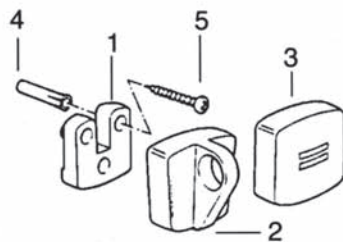

1.7" Stainless Steel Double Tread

1.5" ABS Step Tread

1.7" Stainless Steel Anti Slip Tread

Pinch Anchor

Handrail Brackets

Stock Code		R.R.P. £	
▶ CERTIKIN POOL LADDER SPARES 1.5"			
34-0300	SPC290 Hi-Im pact ABS Tread	10.70	1 S
34-0301	CK290/5 Tread Stainless Steel c/w ABS Ends & Non-Slip Surface	20.14	1 S
34-0302	CK290 Tread Stainless Steel c/w ABS Ends	36.57	1 S
34-0305	CK15 S/S Step Swivels per pair to fit pinch anchors	222.60	1 P
34-0306	SPC251 ABS Tread End White	2.83	1 S
34-0307	SPC293/10 Tread Nut M8 (10)	3.84	1 S
34-0308	SPC294/10 Tread Washers M8 (10)	2.60	1 S
34-0309	SPC292 Rail Inserts (Black Plastic)	0.93	1 S
34-0310	SPC0322 Step Nuts, Bolts and washer set	3.34	1 S
34-0311	SPC295 White Pimple Pads each	3.69	1 S
34-0312	SPC313 Escutcheon ABS	4.88	1 S
34-0313	SPC317/4 Pinch Anchor Bolt M8 x 30mm (4)	5.48	1 S
34-0314	SPC316 Pinch Anchor ABS	6.78	1 S
34-0315	SPC306 Pinch Anchor Plug	0.31	1 P
34-0303	SPC300 Stainless Steel Ladder Bolt	1.96	1 P
▶ POOL LADDER SPARES 1.9"			
34-0320	1.9" Inserts	6.25	1 S
34-0321	1.9" Wedge Anchors each	12.77	1 S
34-0322	1.9" Escutcheons each	11.68	1 S
34-0323	W7-017 1.9" Tread – to suit 17.1/4" Rail Distance	24.45	1 P
34-0324	F7-097 1.9" Tread – to suit 17.3/4" Rail Distance	33.82	1 P
34-0325	1.9" KAFCO/Swimquip Tread	32.47	1 S
▶ POOL LADDER SPARES 1.7"			
34-0332	SPC300/17/10 Tread Bolt (10)	5.68	1 S
34-0333	SPC295/17 Rubber Bumper (Pimple Pad)	3.02	1 S
34-0334	SPC313/17 Stainless Steel Escutcheon 1/7"	6.73	1 S
34-0335	SPC316/17N Pinch Anchor c/w Bolt	8.47	1 S
34-0336	SPC290/17/316 1.7" Tread Stainless Steel Anti-Slip	27.83	1 S
34-0337	SPC296F Anti-Slip Pad	2.49	1 S
▶ HANDRAIL BRACKET SPARES HD77			
34-0601	(1) SPC335 Base Plate	3.29	1 P
34-0603	(3) SPC336 Cover Plate	1.59	1 P
34-0604	(4) SPC337/10 Bracket Wall Plug M6 (10)	23.15	1 P
34-0605	(5) SPC338/10 Bracket Screw M6 (10)	15.78	1 P